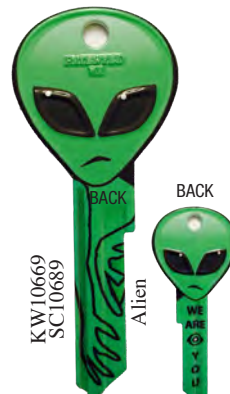

OUTER SPACE KEYS

ALL CARDERD - UPC CODED - PACK: 5