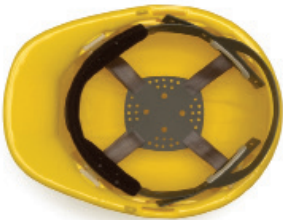

## HARD HATS

- SHELL CONSTRUCTED FROM HIGH DENSITY POLYETHYLENE MATERIALS
- LOW PROFILE DESIGN
- RAIN TROUGH ON SIDES AND BACK OF HELMET CHANNEL MOISTURE AWAY
- SOFT BROW PAD IS REPLACEABLE AND WASHABLE
- MEETS ANSI Z89.1 STANDARD TYPE-1, CLASS C, E, & G REQUIREMENTS

### CAP STYLE

WHITE

SNAP – 14010  
UPC: 814992006236  
RATCHET – 14110  
UPC: 814992006335

YELLOW

SNAP – 14030  
UPC: 814992006250  
RATCHET – 14130  
UPC: 814992006359

### FULL BRIM

WHITE

FULL BRIM  
RATCHET – 24110  
UPC: 814992006434

YELLOW

FULL BRIM  
RATCHET – 24130  
UPC: 814992006458

Pack: 1

#### STANDARD SUSPENSION

4 POINT

FEATURES: "TUCK AWAY"  
ADJUSTMENTS FOR ALL DAY,  
HASSEL FREE WEAR